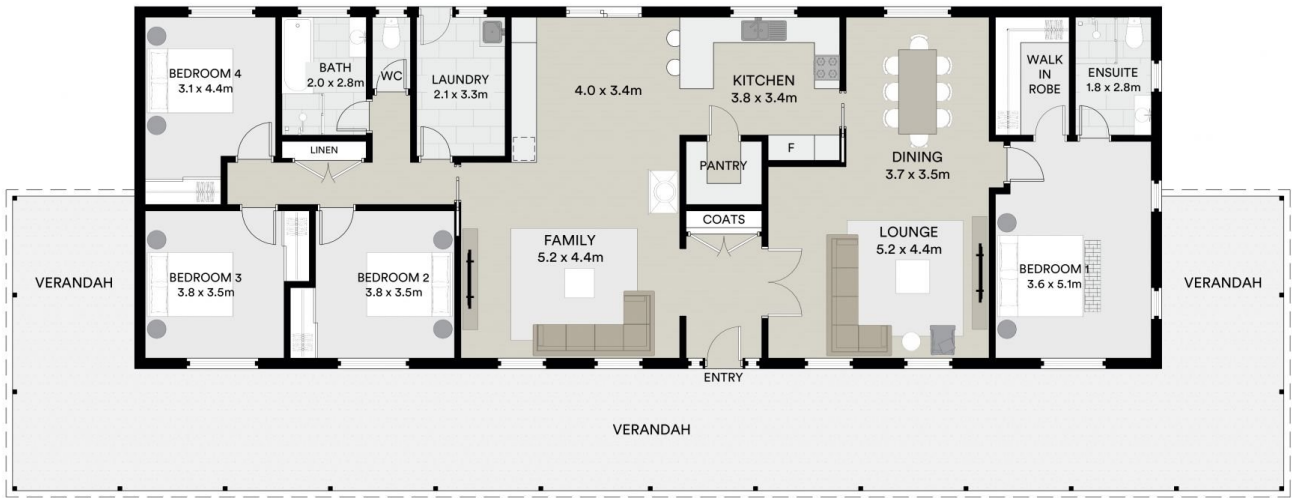

Sam Triggs
(02) 9399 7999

Hamish Cooke
(02) 9399 7999

All information contained in this document is from sources we believe to be accurate, however we cannot guarantee its accuracy. Interested persons should make and rely on their own enquiries in relation to measurements, dimensions, layout, furniture and descriptions.